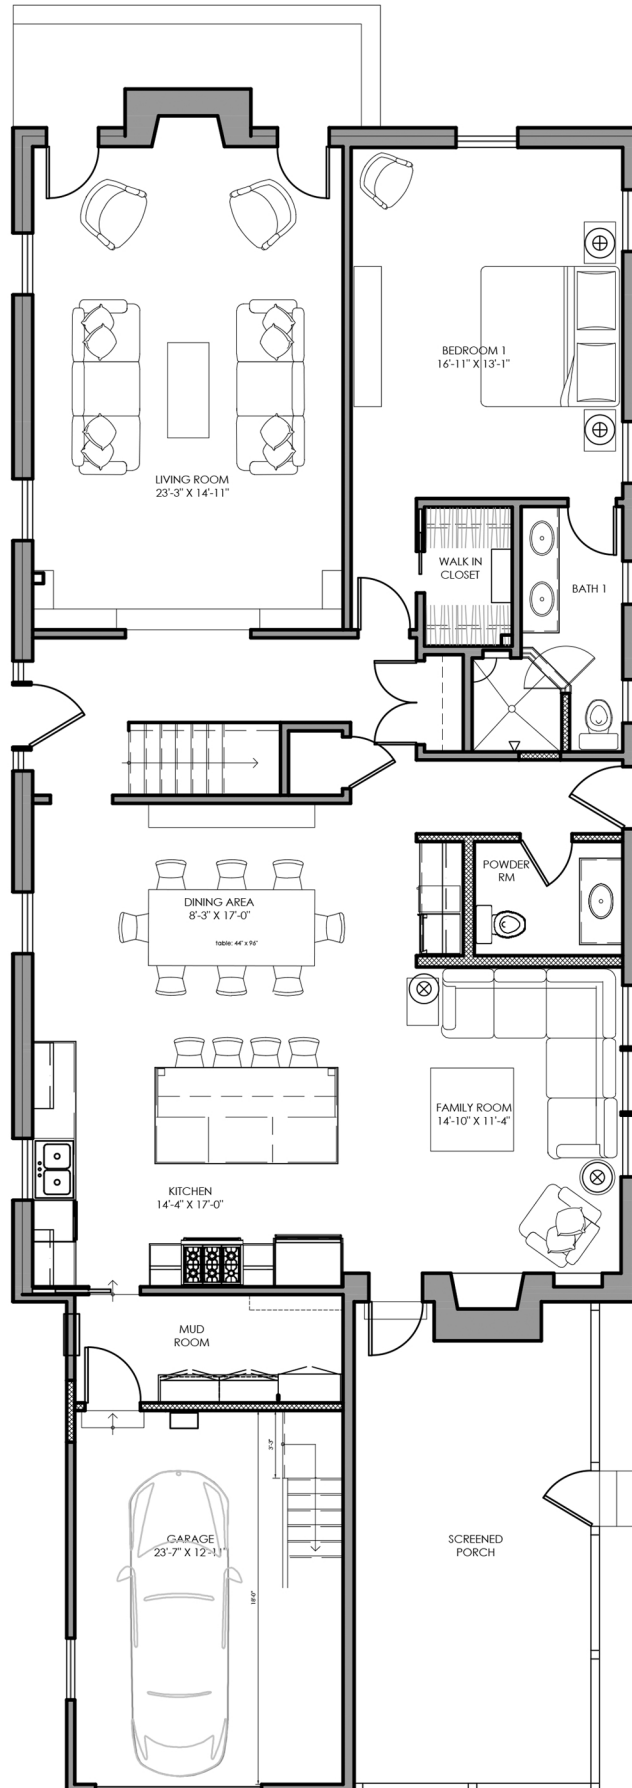

BEESNEES

THE RALEIGH HOUSE

**COVETED VIRGINIA BEACH
OCEANFRONT LOCATION**

*5 Bedrooms • 5.5 Bathrooms
3,306 sq ft*

Nestled in the
North End Neighborhood

Email us: info@beesnees.com

THE RALEIGH HOUSE

1ST FLOOR

THE RALEIGH HOUSE

2ND FLOOR